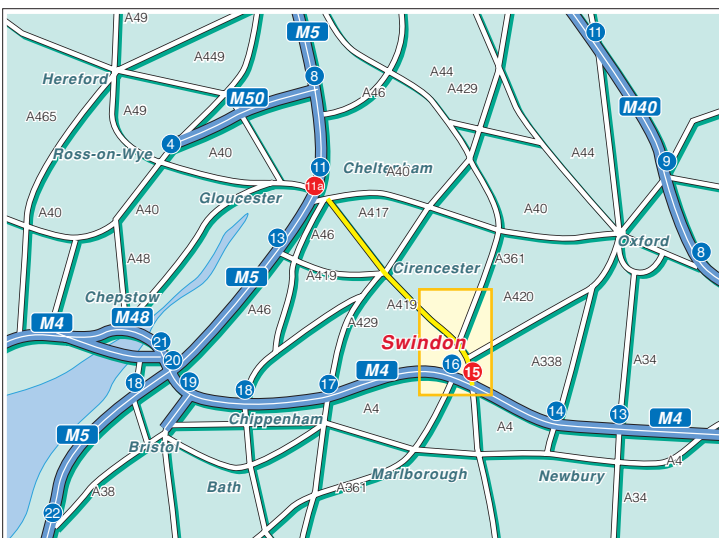

Honda of the UK Manufacturing Ltd
Highworth Road, South Marston
Swindon, SN3 4TZ

Tel: +44 (0)1793 831183 Fax: +44 (0)1793 831177

Public Transport

By Rail, Swindon Station
Approximately 10 minutes taxi ride away.
For information on train operators and times phone National Rail Enquiries on 08457 484950.

By Air, Bristol Airport
Approximately 1 hour drive away.
Heathrow Airport
Approximately 1 hour 15 minutes drive away.
Gatwick Airport
Approximately 2 hours drive away.

OS Ordnance Survey

© Give Way 2009 Tel: 0800 019 0027. © Crown Copyright. PU 100040256.