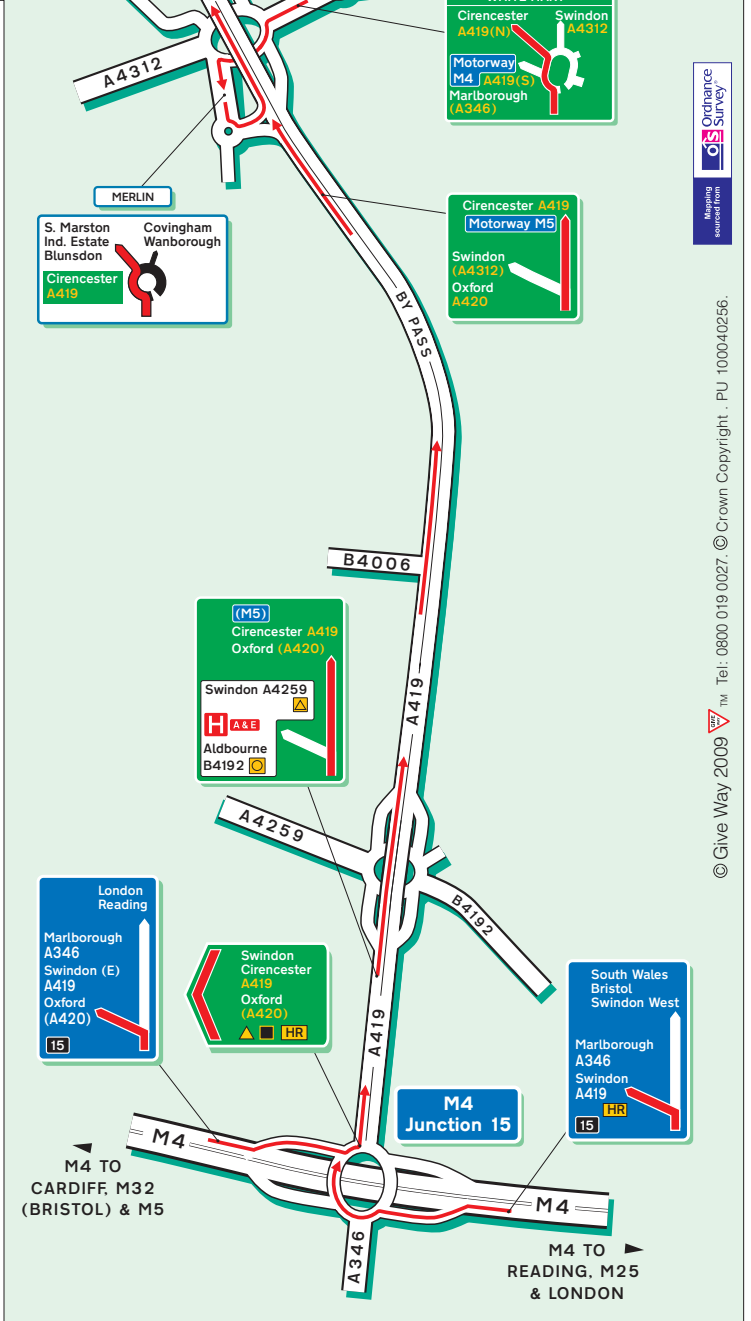

Honda of the UK Manufacturing Ltd
Highworth Road, South Marston
Swindon, SN3 4TZ

Tel: +44 (0)1793 831183 Fax: +44 (0)1793 831177

Public Transport

By Rail, Swindon Station
Approximately 10 minutes taxi ride away.
For information on train operators and times phone National Rail Enquiries on 08457 484950.

By Air, Bristol Airport
Approximately 1 hour drive away.
Heathrow Airport
Approximately 1 hour 15 minutes drive away.
Gatwick Airport
Approximately 2 hours drive away.

OS Ordnance Survey

© Give Way 2009 Tel: 0800 019 0027. © Crown Copyright. PU 100040256.